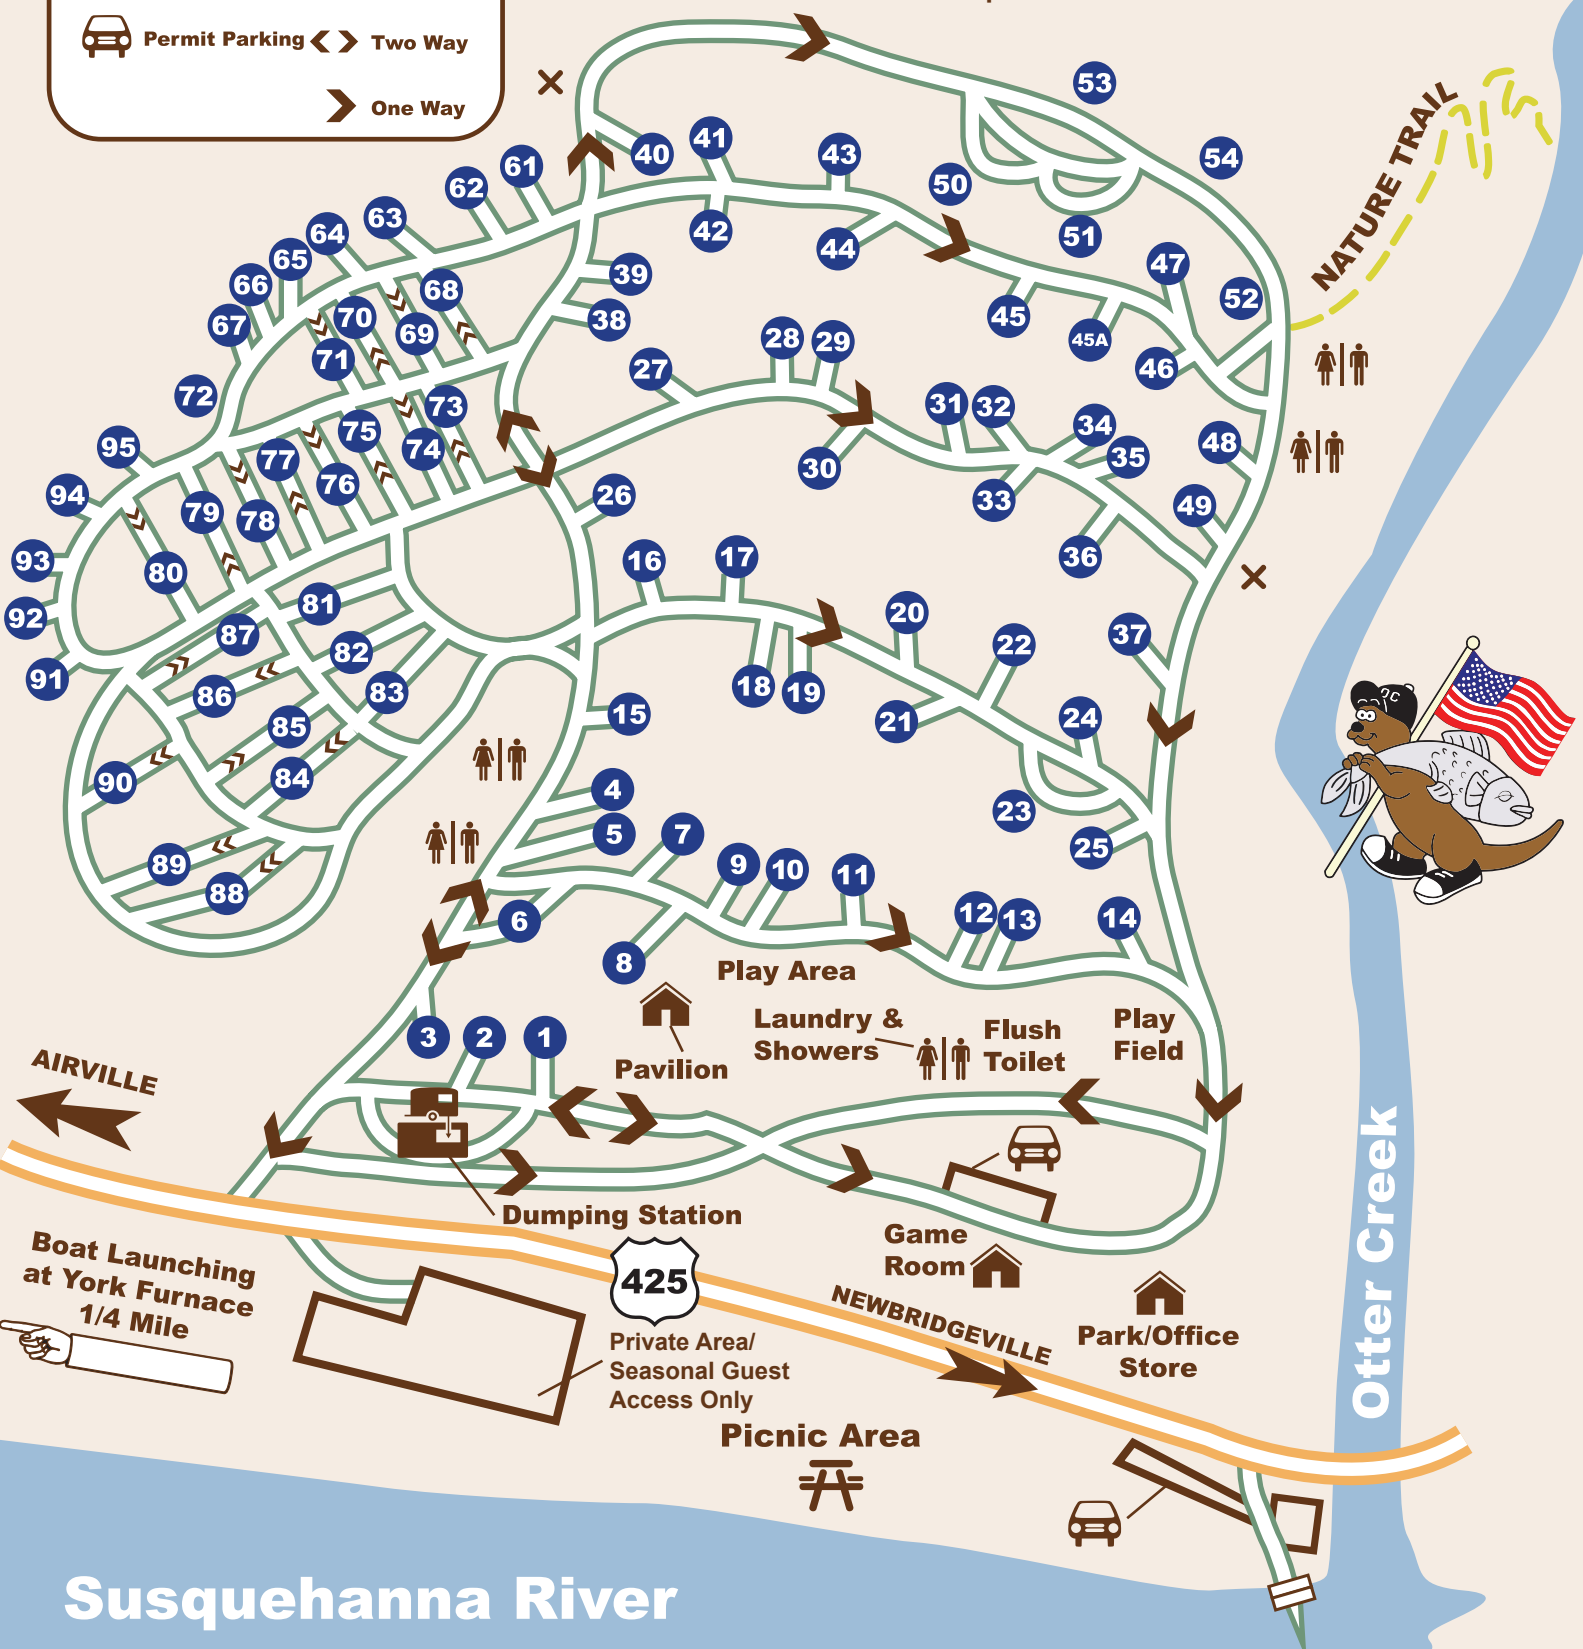

MAP LEGEND

-  Toilets
-  Picnic Area
-  Best Way to Enter Site
-  Primitive Sites
-  Permit Parking
-  Two Way
-  One Way

Otter Creek

CAMPGROUND

Site Map

1101 Furnace Road, Airville, PA 17302
717-862-3628 • www.campottercreek.com

Susquehanna River

NOTE: PERMITS FOR PARKING AREAS CAN BE OBTAINED AT THE CAMP STORE.
VIOLATORS WHO DO NOT HAVE A PARKING PERMIT WILL BE TOWED AT THE VEHICLE OWNERS EXPENSE.
RECREATION AREA RULES ARE POSTED AT THE CAMP STORE.